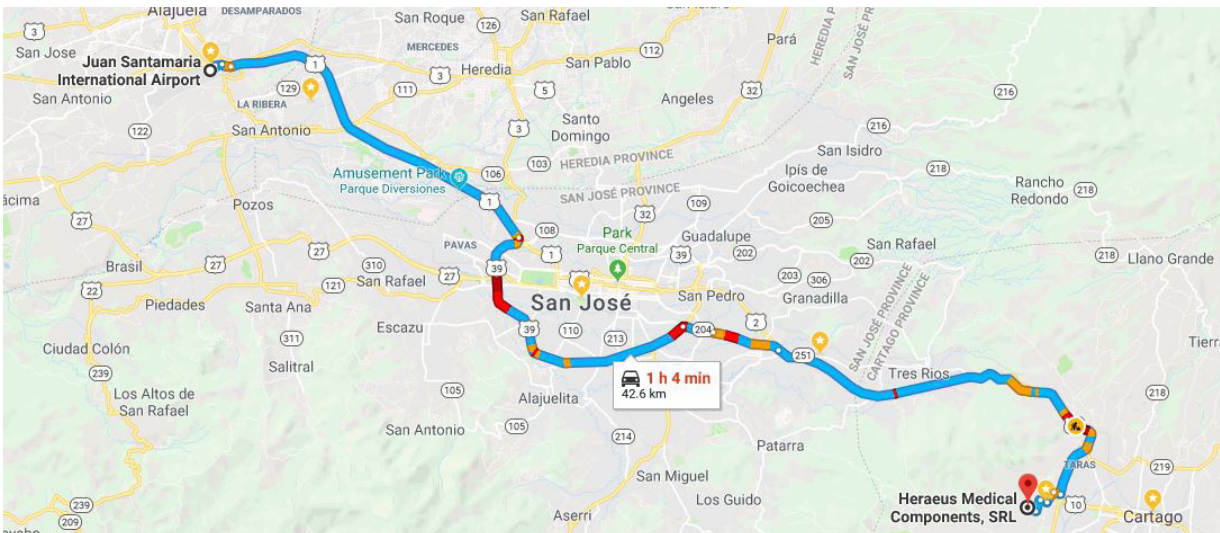

Directions from Juan Santamaria to Costa Rica Campus
About 42.6 Kilometers and 1 hour without traffic

Juan Santamaria International Airport
Alajuela, Costa Rica

1. Get on Autopista General Cañas/Route 1, 800 m
2. Follow Autopista General Cañas/Route 1 and Circunvalación/Paseo de la Segunda República to Av 32 in San José, 22.5 km
3. Take Route 215 to Route 2 in Curridabat, 3.3 km
4. Follow Route 2 to Av 13 in Cartago, 14.3 km
5. Take Calle 58 to your destination, 1.7 km

Heraeus Medical Components
Building 29, Calle 58, Zona Franca La Lima,
Provincia de Cartago, Guadalupe, 30106, Costa Rica

Directions from Costa Rica Campus to Juan Santamaria
About 42.6 Kilometers and 1 hour without traffic

Heraeus Medical Components, SRL
Building 29, Calle 58, Zona Franca La Lima
Provincia de Cartago, Guadalupe, 30106, Costa Rica

1. Get on Route 10 from Av. Central, 1.5 km
2. Follow Route 2 to Autopista Florenciodel Castillo in Curridabat, 14 km
3. Continue on Autopista Florencio del Castillo. Take Route 215 to Circunvalación/Paseo de la Segunda República in San José, 4.4 km
4. Follow Circunvalación/Paseo de la Segunda República and Autopista General Cañas/Carr Interamericana/Route 1 to Río Segundo. Exit from Autopista General Cañas/Carr Interamericana/Route 1, 24.1 km
5. Drive to Llegadas, 210 m

Juan Santamaria International Airport
Alajuela, Costa Rica