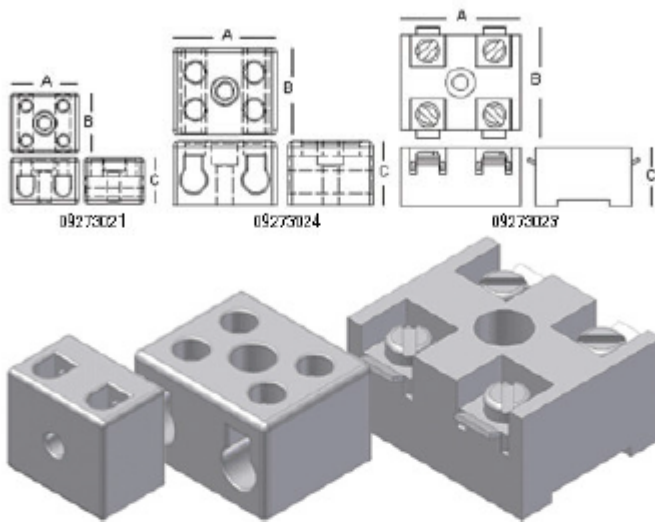

Ceramic Terminal Blocks

Ceramic Terminal Blocks

All dimensions in mm

Part No.	Ceramic Terminal Block	A	B	C
09273021	small	23.5	20.5	16
09273024	medium	34	30	22
09273023	large	39.5	31.5	19.5

USA
Heraeus Noblelight America LLC
 1520C Broadmoor Blvd.
 Buford, GA 30518