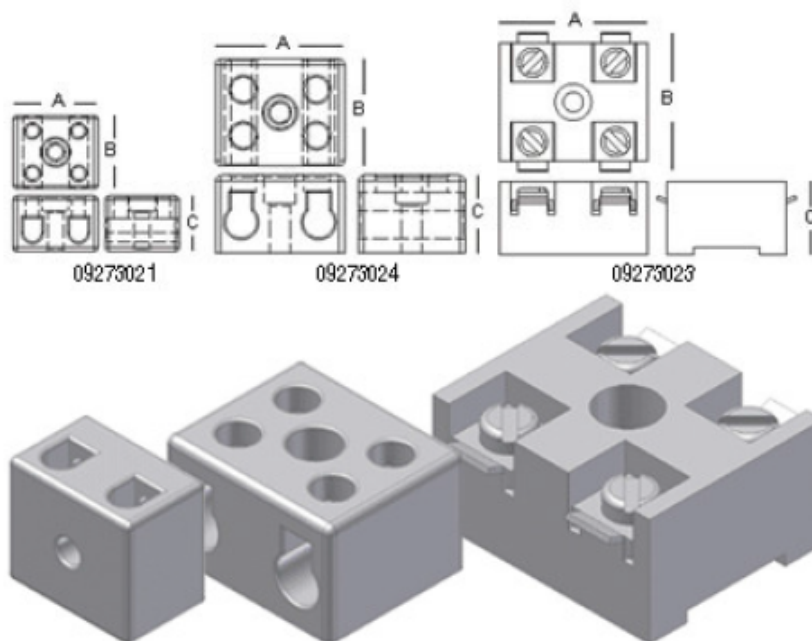

Ceramic Terminal Blocks

Ceramic Terminal Blocks

All dimensions in mm

Part No.	Ceramic Terminal Block	A	B	C
09273021	small	23.5	20.5	16
09273024	medium	34	30	22
09273023	large	39.5	31.5	19.5

USA
Heraeus Noblelight America LLC
 1520C Broadmoor Blvd.
 Buford, GA 30518