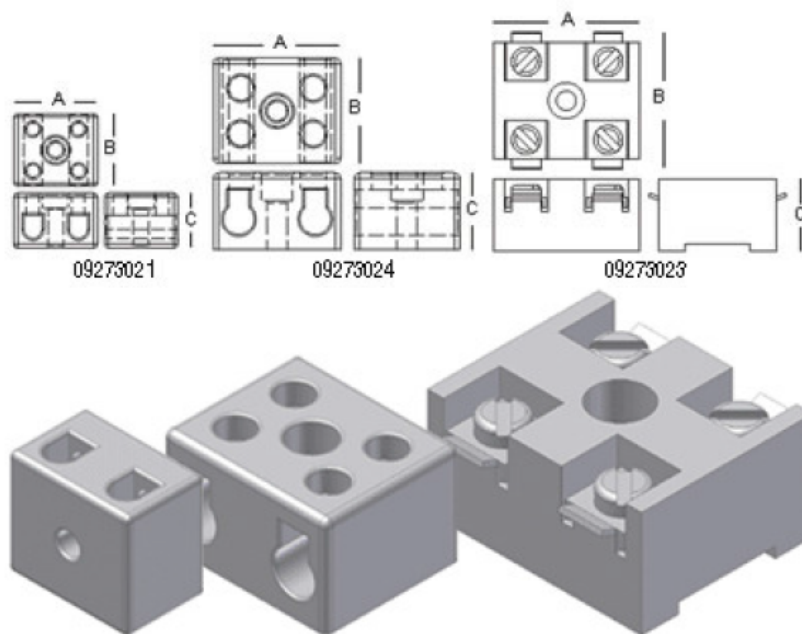

Ceramic Terminal Blocks

Ceramic Terminal Blocks

All dimensions in mm

Part No.	Ceramic Terminal Block	A	B	C
09273021	small	23.5	20.5	16
09273024	medium	34	30	22
09273023	large	39.5	31.5	19.5

USA
Heraeus Noblelight America LLC
 1520C Broadmoor Blvd.
 Buford, GA 30518