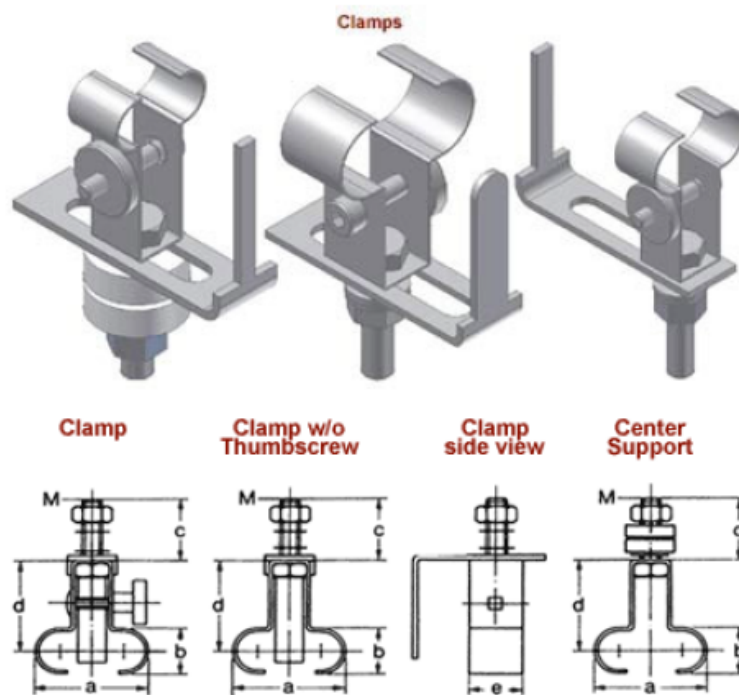

Medium Wave Twintube

Medium Wave Twintube

All dimensions in mm						
Clamp / Center Support	a	b	c	d	e	M
18x8	18	8	20	25	10	M5x20
22x10	22	10	20	25	10	M5x20
33x15	33	15	25	30	15	M6x25
34x14	33	15	25	30	15	M6x25