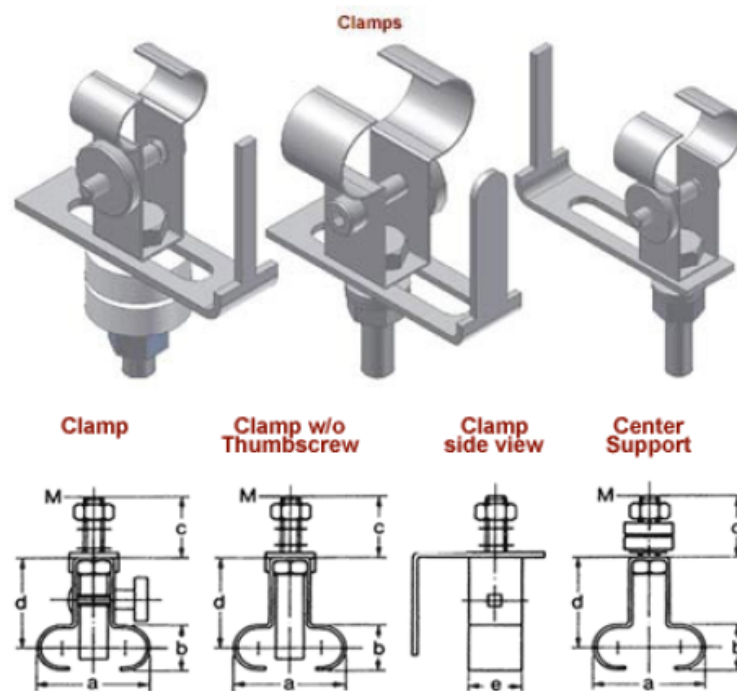

Medium Wave Twintube

Medium Wave Twintube

All dimensions in mm

Clamp / Center Support	a	b	c	d	e	M
18x8	18	8	20	25	10	M5x20
22x10	22	10	20	25	10	M5x20
33x15	33	15	25	30	15	M6x25
34x14	33	15	25	30	15	M6x25