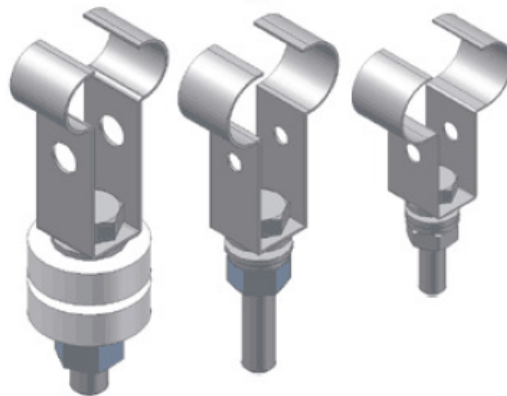

Medium Wave Twintube

Medium Wave Twintube

Center Supports

Clamp

Clamp w/o
Thumbscrew

Clamp
side view

Center
Support

All dimensions in mm

Clamp / Center Support	a	b	c	d	e	M
18x8	18	8	20	25	10	M5x20
22x10	22	10	20	25	10	M5x20
33x15	33	15	25	30	15	M6x25
34x14	33	15	25	30	15	M6x25

USA
Heraeus Noblelight America LLC
 1520C Broadmoor Blvd.
 Buford, GA 30518