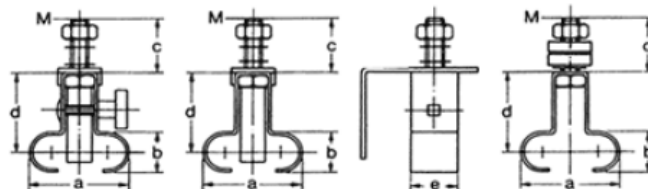

Medium Wave Twintube

Medium Wave Twintube

Center Supports

Clamp

Clamp w/o
Thumbscrew

Clamp
side view

Center
Support

All dimensions in mm

Clamp / Center Support	a	b	c	d	e	M
18x8	18	8	20	25	10	M5x20
22x10	22	10	20	25	10	M5x20
33x15	33	15	25	30	15	M6x25
34x14	33	15	25	30	15	M6x25

USA
Heraeus Noblelight America LLC
 1520C Broadmoor Blvd.
 Buford, GA 30518