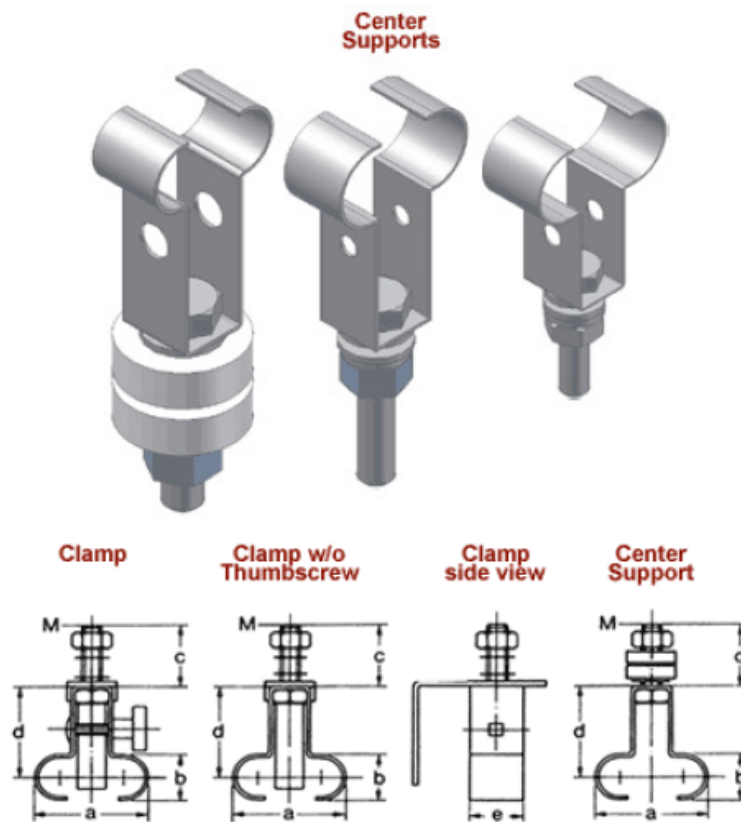

Medium Wave Twintube

Medium Wave Twintube

All dimensions in mm						
Clamp / Center Support	a	b	c	d	e	M
18x8	18	8	20	25	10	M5x20
22x10	22	10	20	25	10	M5x20
33x15	33	15	25	30	15	M6x25
34x14	33	15	25	30	15	M6x25